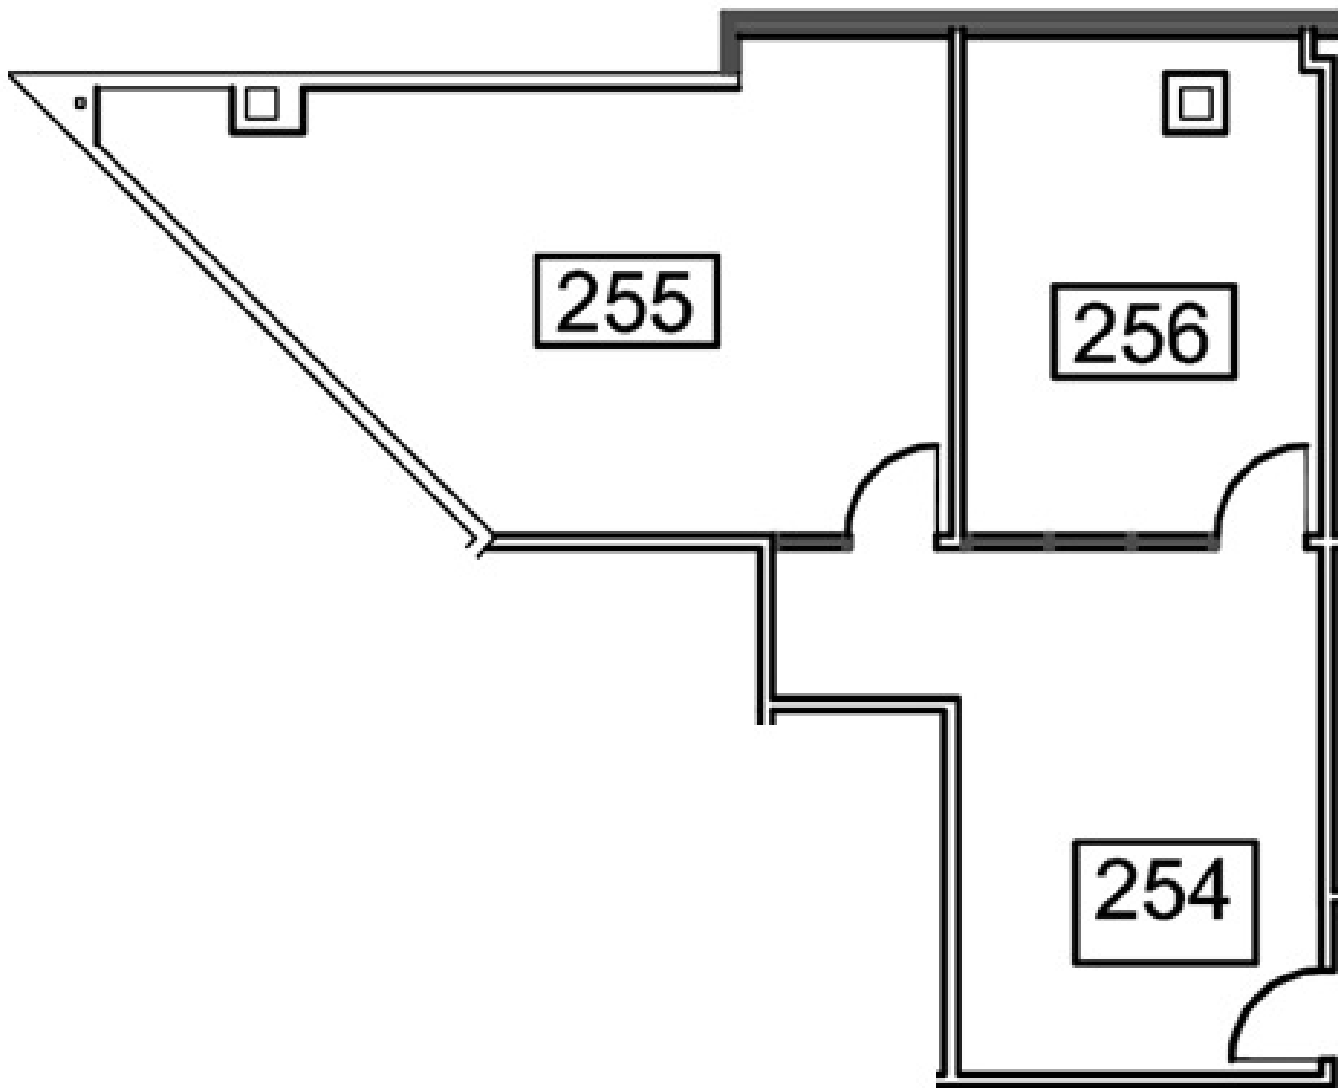

# FOR LEASE

Suite 254-255-256 with 826 SF

*Reception & 2 Private Offices w/ PARTIAL BAY VIEWS*

***Schedule a Tour Today***

***949-258-4388***

***NewportOfficeCenter.net***